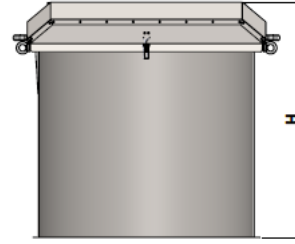

In addition;

- Stainless steel seal frame
- Stainless steel silo flanges
- 0,75kW to 2,2kW fan on filter
- Hopper units and similar options are available.

GENEL ÖLÇÜLER

OVERALL DIMENSIONS

Tip Type	Filtreleme Alanı Filtering Surface	Filtre Eleman Tipi Filter Element Type	Filtre Eleman Sayısı Number of Filter Elements	Valf Sayısı Number of Electrovalves	A mm	ØB mm	C mm	H mm
AIRFILL Dust-Pro 18	18 m ²	FESK218ST Ø218 h:700mm Kartuş Cartridge	3	3	1560	800	720	870